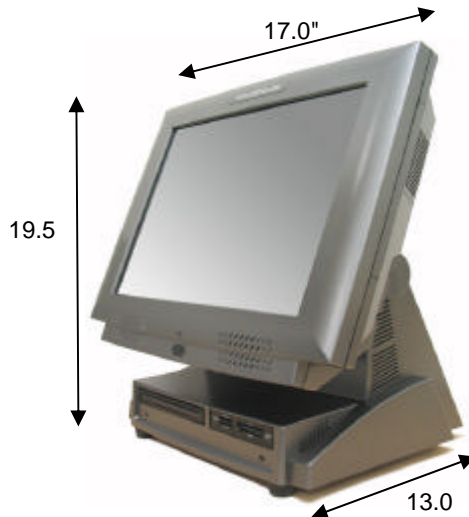

MAGNUSTOUCH XV-2 SERIES

fully loaded

If a picture is worth a thousand words, then our larger displays are worth many more. Introducing XV-2, the most powerful and easy-to-use 17" touchscreen terminal. It is the most powerful system available in the market, running Intel P4, upto 3GHz, with a blazing 100/1G BaseT network built-in. In addition, the XV-2 offers affordable RAID-1 capability for automatic data redundancy and protection. Use it to increase sales, improve customer service, and create customer loyalty.

Wall-mounted

Processor	Celeron 2GHz+, or P4 2GHz+, or P4 3GHz+
Bus	533 / 800 MHz
Display	17" TFT (1280x1024)
TouchScreen (optional)	Resistive, Intellitouch (SAW), Infra Red
VGA	Intel Graphics Media Accelerator, with Dual Monitor support
Memory	2 x 168-pin DDR, up to 2GB
Storage	20GB, upto 500GB (optional RAID-1 with 2 Hard drives)
Audio	Built-in Speaker, MIC In
LAN	10/100/1G BaseT
Serial Port	4
Parallel Port	1
USB 2.0	6 : (3) Standard, (2) w/ +12V, (1) w/ +24V
Cash Drawer Port	2
Expandability	(1) Full PCI, (1) Mini PCI
Operating Systems	Win2000, XP Prof
Mounting	Desktop or Wallmount (VESA75)
Weight	40 lbs / 18 kgs for Desktop model, 20 lbs / 9 kgs for Wallmount
Power Supply	External, 250W, 110-220V auto select
Add-ons	<ul style="list-style-type: none"> - Mag. Card Reader - Wireless RF 802.11 - Modem - DVD/CD RW - Media reader